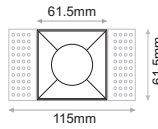

1

**Attention**

Before any maintenance switch off the main power.

2 Cutting Hole

Models:	Low Depth 7W (LD7)	Standard 6.2W / 12.2W / 18W (ST6), (ST12), (ST18)	Narrow Beam 6W / 8W (NB6), (NB8)	Zoom 6.4W / 13W (ZM6), (ZM13)	Warm Dimming 0.2-6W / 12W (WD6), (WD12)	Tunable White 5.9W / 11.5W (TW6), (TW12)
				<b>Note:</b> Zoom should be adjusted before final installation		

**WHISPER TRIMLESS Round**

127mm	ST18
114.5mm	ZM13
107mm	ST12, NB8, WD12, TW12
94.5mm	ZM6
87mm	ST6, NB6, WD6, TW6
54mm	LD7

**WHISPER TRIMLESS Square**

127mm	ST18
114.5mm	ZM13
107mm	ST12, NB8, WD12, TW12
94.5mm	ZM6
87mm	ST6, NB6, WD6, TW6
54mm	LD7