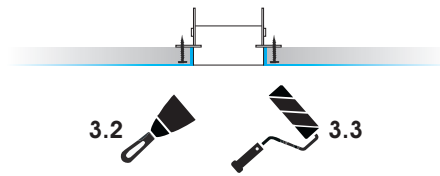

1

Attention

Before any maintenance switch off the main power.

2 Cutting Hole

Models:	Low Depth 7W (LD7)	Standard 6.2W / 12.2W / 18W (ST6), (ST12), (ST18)	Narrow Beam 6W / 8W (NB6), (NB8)	Zoom 6.4W / 13W (ZM6), (ZM13)	Warm Dimming 0.2-6W / 12W (WD6), (WD12)	Tunable White 5.9W / 11.5W (TW6), (TW12)
				Note: Zoom should be adjusted before final installation		

WHISPER TRIMLESS Round

127mm	ST18
114.5mm	ZM13
107mm	ST12, NB8, WD12, TW12
94.5mm	ZM6
87mm	ST6, NB6, WD6, TW6
54mm	LD7

WHISPER TRIMLESS Square

127mm	ST18
114.5mm	ZM13
107mm	ST12, NB8, WD12, TW12
94.5mm	ZM6
87mm	ST6, NB6, WD6, TW6
54mm	LD7

3

4

5