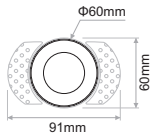

1

**Attention**

Before any maintenance switch off the main power.

2 Cutting Hole

Models:	Low Depth 7W (LD7)	Standard 6.2W / 12.2W / 18W (ST6), (ST12), (ST18)	Narrow Beam 6W / 8W (NB6), (NB8)	Zoom 6.4W / 13W (ZM6), (ZM13)	Warm Dimming 0.2-6W / 12W (WD6), (WD12)	Tunable White 5.9W / 11.5W (TW6), (TW12)
				<b>Note:</b> Zoom should be adjusted before final installation		

**WHISPER TRIMLESS Round**

127mm	ST18
114.5mm	ZM13
107mm	ST12, NB8, WD12, TW12
94.5mm	ZM6
87mm	ST6, NB6, WD6, TW6
54mm	LD7

**WHISPER TRIMLESS Square**

127mm	ST18
114.5mm	ZM13
107mm	ST12, NB8, WD12, TW12
94.5mm	ZM6
87mm	ST6, NB6, WD6, TW6
54mm	LD7